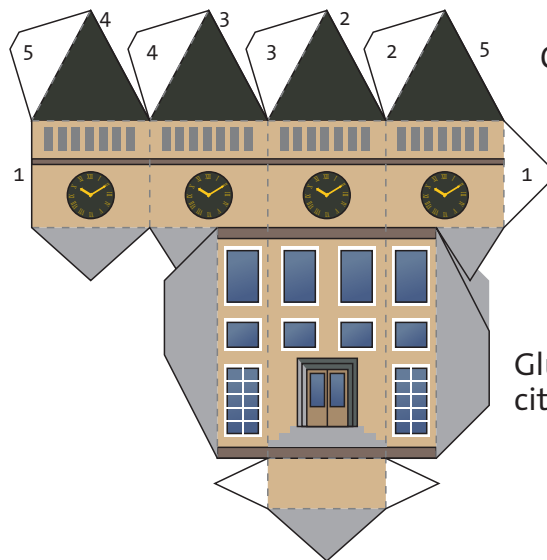

Micro City - Buildings Project #135

See more at
www.digitprop.com

City hall tower

Glue gray areas to
city hall