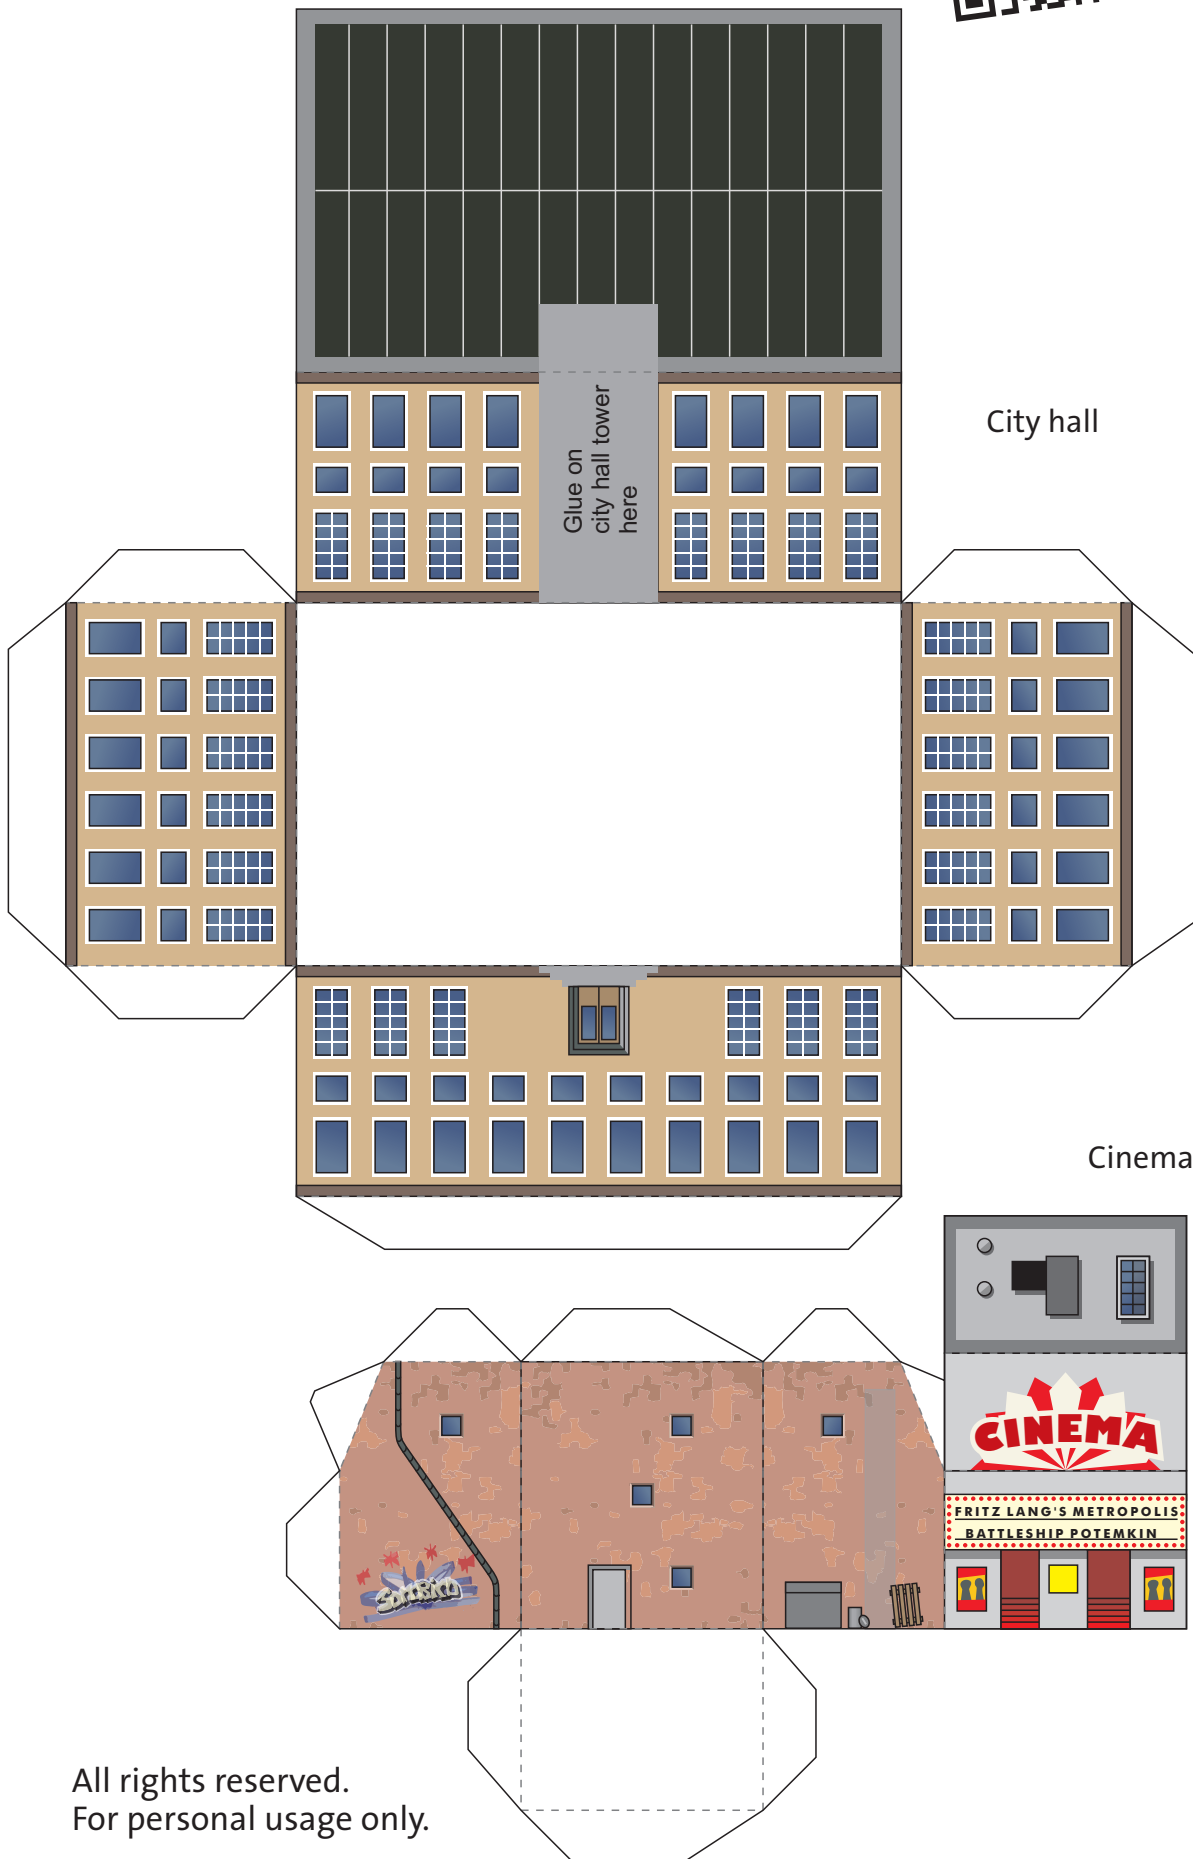

See more at
www.digitprop.com

Micro City - Buildings Project #135

See more at
www.digitprop.com

Residential tower

Church spire

Kiosk

Hospital part 2

All rights reserved.
For personal usage only.