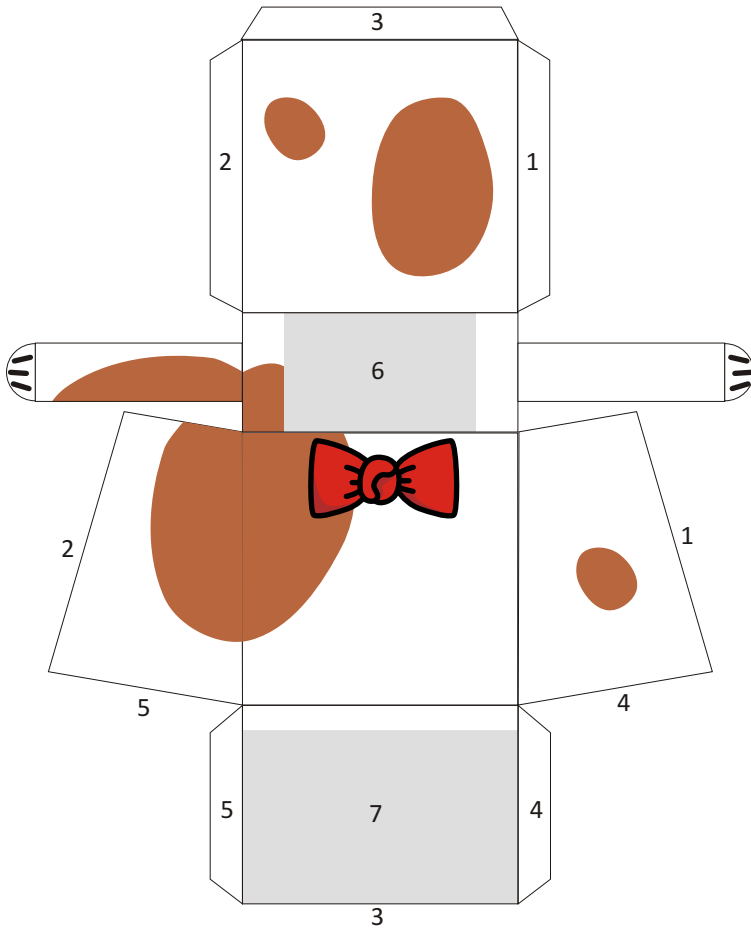

Dog

Markus Fischer

Version 1.0

2009-07-19

dipro.etsy.com

Dashed lines indicate
reverse folds (valley
folds)

Glue a small weight
(such as a small coin)
to the inside of the
base.
To be on the safe side,
also secure it with tape

Print on 200-300g
white cardboard
Model will be app. 10 cm high