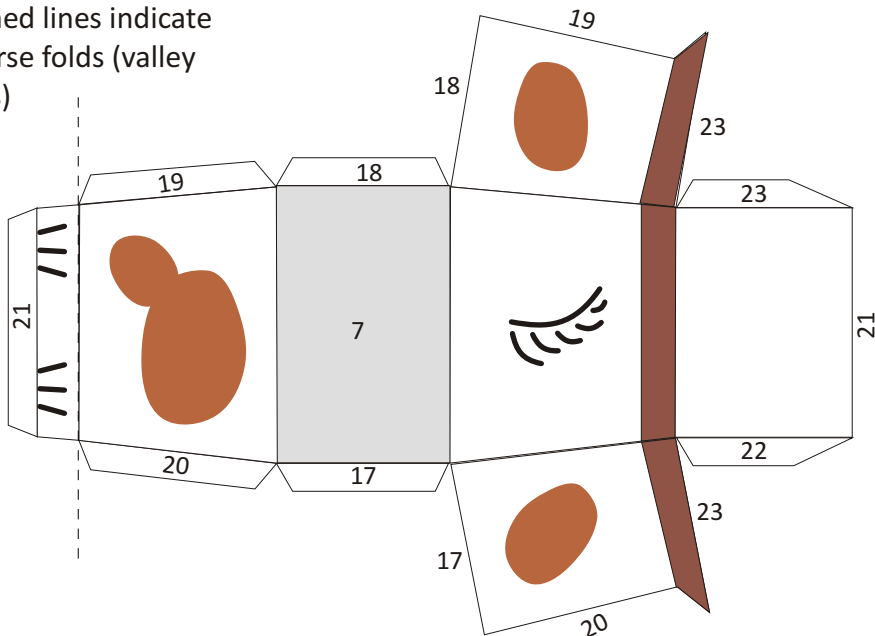

Dog

Markus Fischer

Version 1.0

2009-07-19

dipro.etsy.com

Dashed lines indicate
reverse folds (valley
folds)

Glue a small weight
(such as a small coin)
to the inside of the
base.
To be on the safe side,
also secure it with tape

Print on 200-300g
white cardboard
Model will be app. 10 cm high