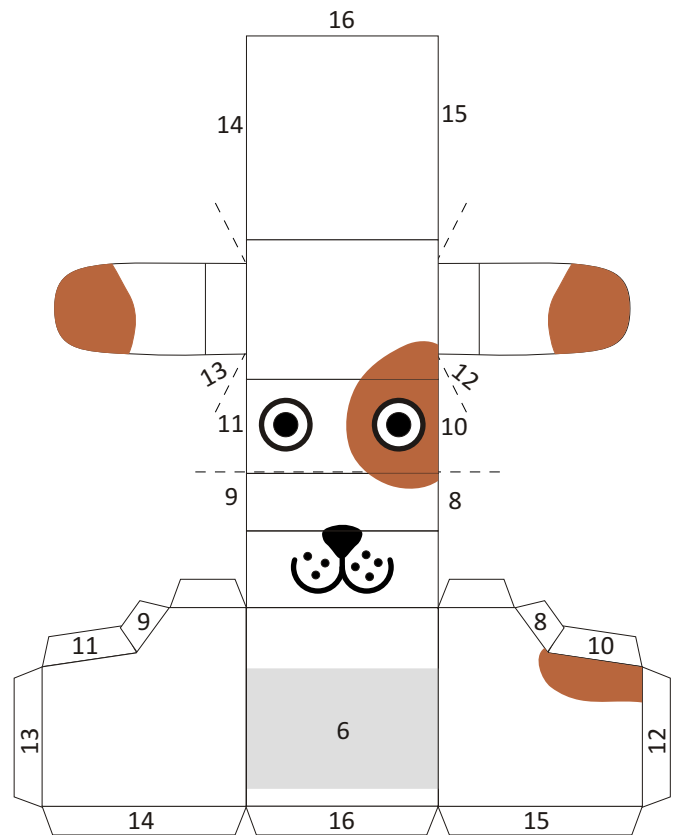

Dog

Markus Fischer

Version 1.0

2009-07-19

dipro.etsy.com

Dashed lines indicate
reverse folds (valley
folds)

Glue a small weight
(such as a small coin)
to the inside of the
base.
To be on the safe side,
also secure it with tape

Print on 200-300g
white cardboard
Model will be app. 10 cm high